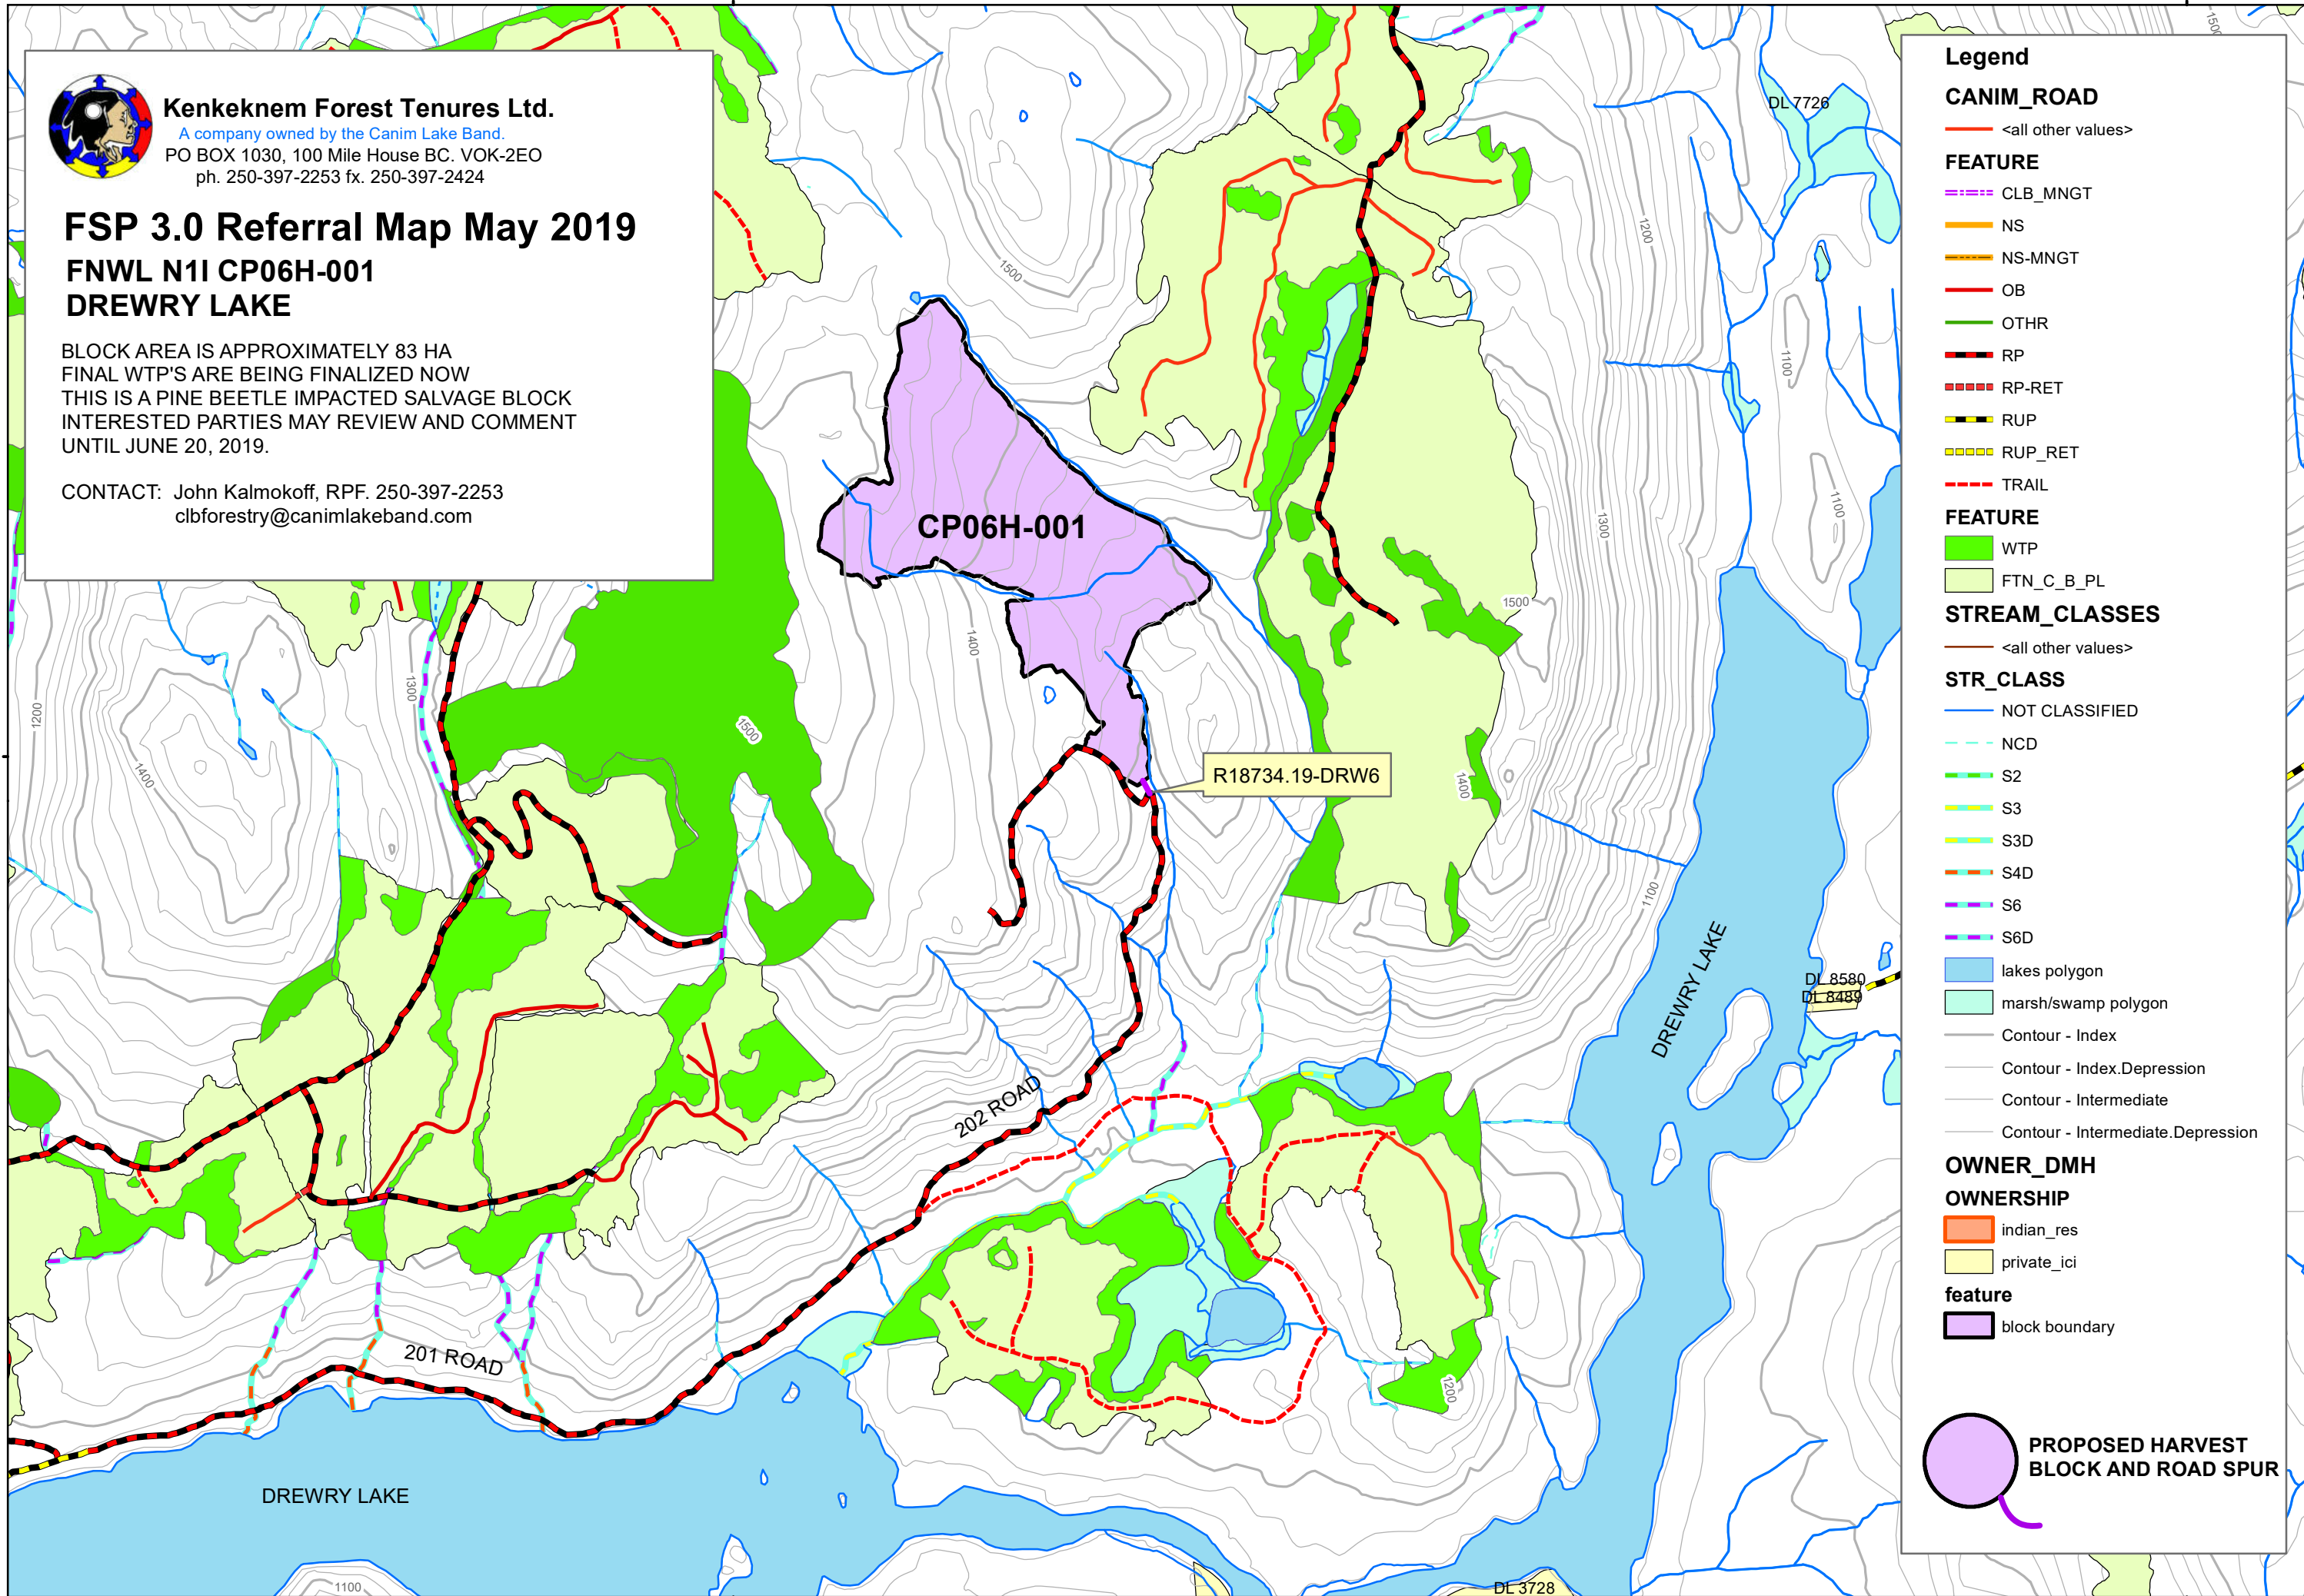

Keneknem Forest Tenures Ltd.
 A company owned by the Canim Lake Band.
 PO BOX 1030, 100 Mile House BC. VOK-2EO
 ph. 250-397-2253 fx. 250-397-2424

FSP 3.0 Referral Map May 2019
FNWL N11 CP06H-001
DREWRY LAKE

BLOCK AREA IS APPROXIMATELY 83 HA
 FINAL WTP'S ARE BEING FINALIZED NOW
 THIS IS A PINE BEETLE IMPACTED SALVAGE BLOCK
 INTERESTED PARTIES MAY REVIEW AND COMMENT
 UNTIL JUNE 20, 2019.

CONTACT: John Kalmokoff, RPF. 250-397-2253
 clbforestry@canimlakeband.com

Legend

CANIM_ROAD

- <all other values>

FEATURE

- CLB_MNGT
- NS
- NS-MNGT
- OB
- OTHR
- RP
- RP-RET
- RUP
- RUP_RET
- TRAIL

FEATURE

- WTP
- FTN_C_B_PL

STREAM_CLASSES

OWNER_DMH

OWNERSHIP

- indian_res
- private_ici

feature

- block boundary

PROPOSED HARVEST BLOCK AND ROAD SPUR