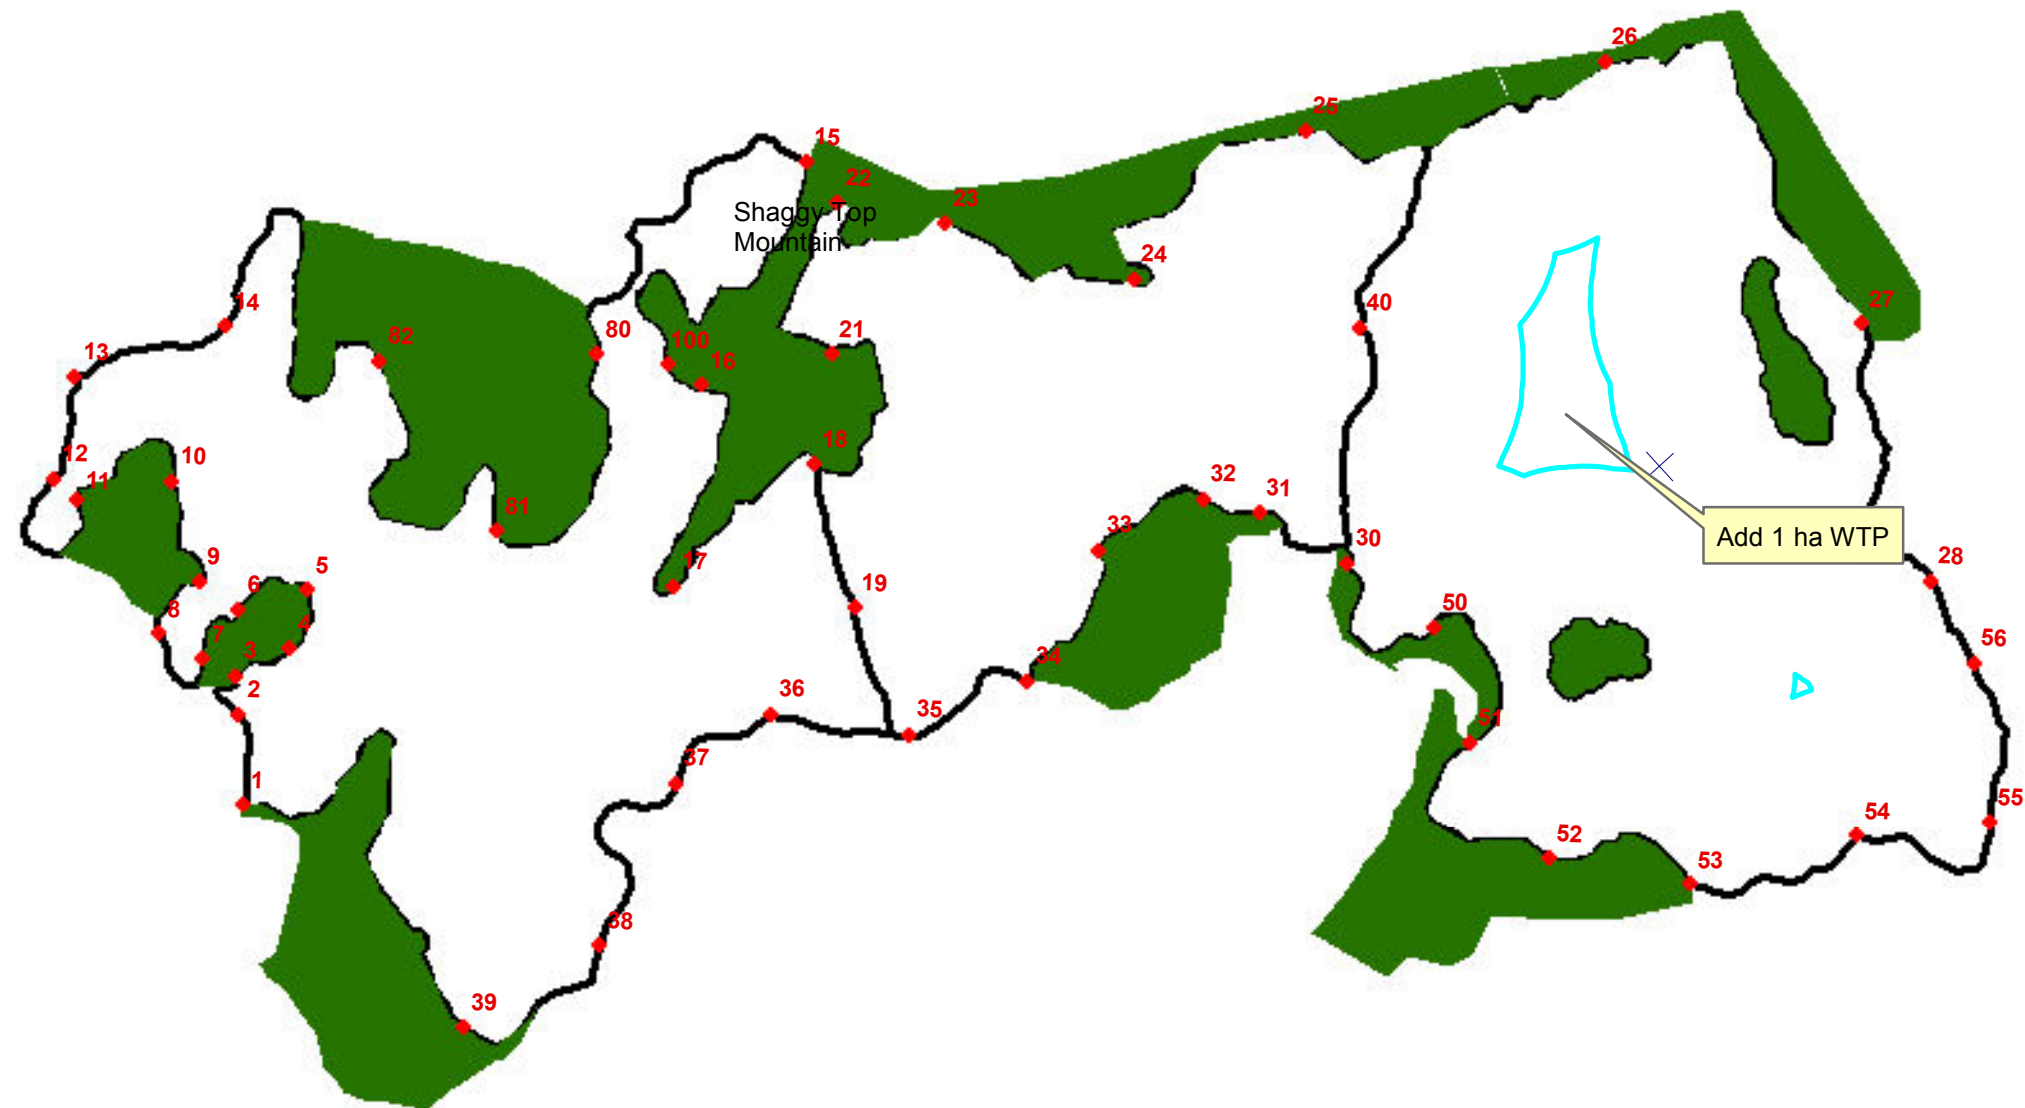

646000

648000

MAP 2

Three new and adjacent blocks. FSRP -200 meter buffer applied.

Area less than 1 ha, no patch.

1 ha patch required on eastern block to eliminate interior polygon and meet 400 meter dash distance.

646000

648000

5736000

5736000